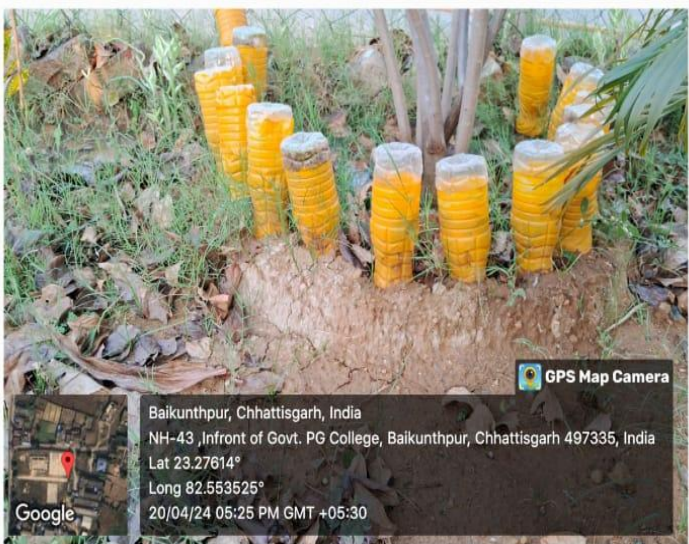

Plastic Bottles Used to Decorate Garden