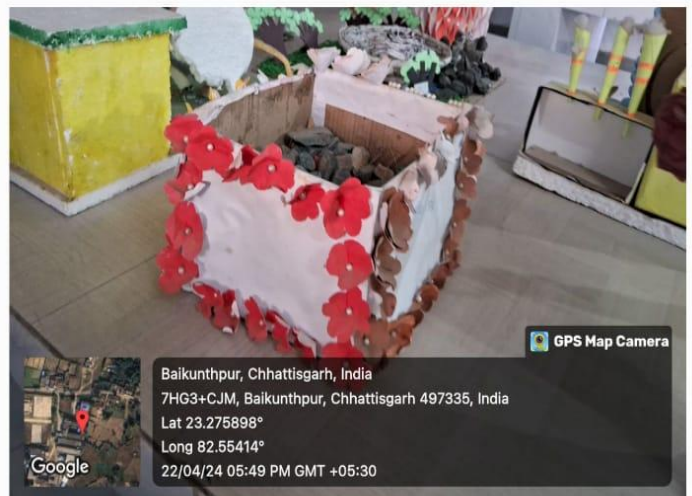

Academic Session – 2023-24

Best Practice - 01

“Best of Waste”

Decorative Items Made with News Papers, Card Boards, Wools, Jute Threads etc.

Decorative Items Made by students with News Papers, Card Boards, Glass Bottles, Jute threads etc.

Decorative Items Made by students with News Papers, Card Boards, Glass Bottles, Jute threads etc.

Decorative Items made by students with old DVDs, News papers, Wools, Jute Threads etc.

Decorative Items made by students with old DVDs, News papers, Wools, Jute Threads etc.

Plastic Bottles Used to Decorate Garden

Old Tires used to Decorate Garden

Plastic Bottles Used to Decorate Garden

Decorative Items Made by Students with old DVDs News Papers, Card Boards, Jute Threads, etc.