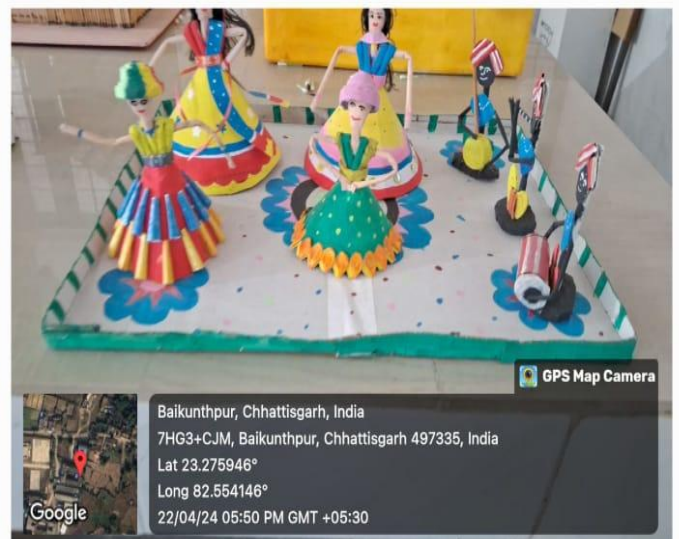

Decorative Items Made by students with News Papers, Card Boards, Glass Bottles, Jute threads etc.

Decorative Items made by students with old DVDs, News papers, Wools, Jute Threads etc.

Decorative Items made by students with old DVDs, News papers, Wools, Jute Threads etc.